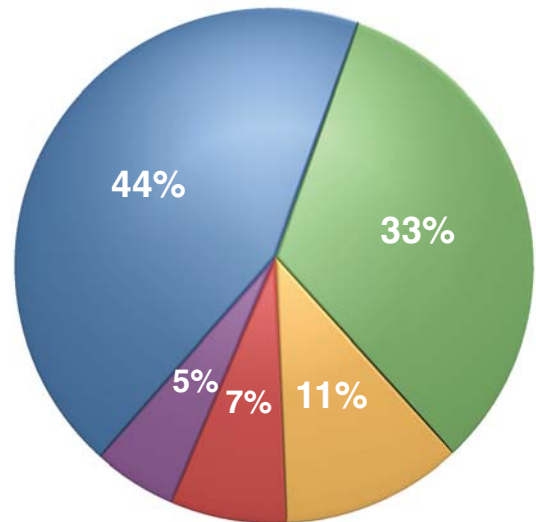

FAST FACTS

LOCATION, LOCATION, LOCATION!

Stafford Motor Speedway is located in an area very accessible from all major points in the Northeast Region of the country. Only 5 miles from Interstate 84, the facility has 4 major access avenues covering all points of the compass. Routes 32 & 190 provide access from the North and South, while Route 140 provides access from the East and West.

Parking:

- Up to 5,500 Vehicles
- All Parking Free
- Free Overnight parking for campers
- Plenty of handicapped parking available

Seating Capacity:

- Main Grandstands = 8,500
- Paddock Grandstands = 1,000

Location:

- 20 Miles from **Springfield, MA**
- 24 Miles from **Hartford, CT**
- 35 Miles from **Worcester, MA**
- 48 Miles from **Providence, RI**
- 70 Miles from **Boston, MA**
- 85 Miles from **Manchester, NH**
- 90 Miles from **Albany, NY**
- 99 Miles from **New York City**

Where Our Fans Come From

- Connecticut
- Massachusetts
- Rhode Island
- New York
- Other